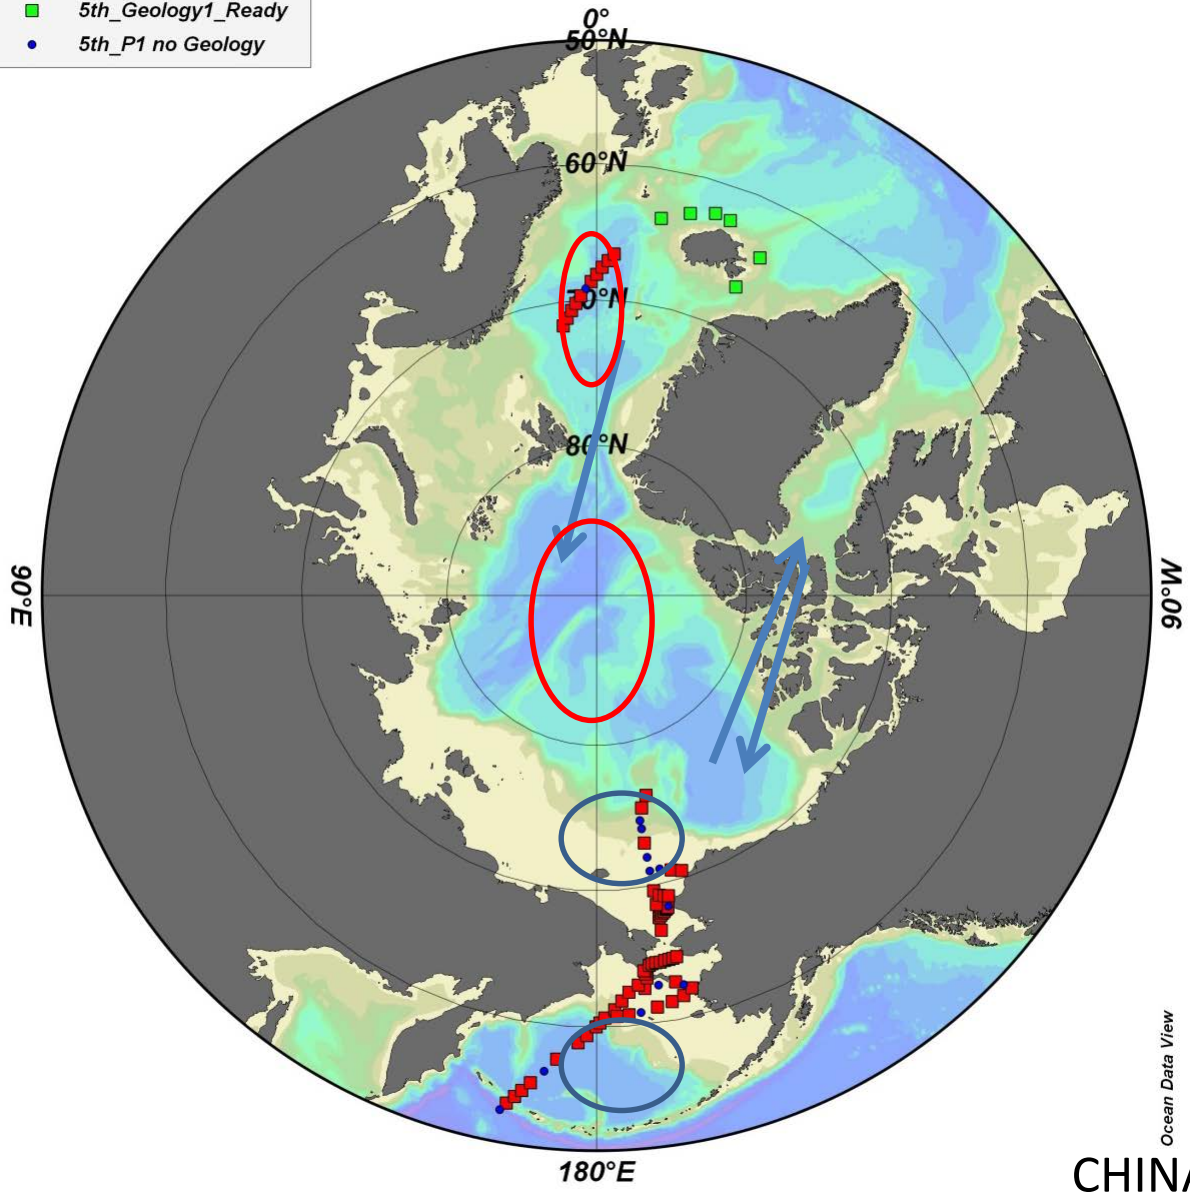

7th CHINARE (Jul-Sept 2016)

Russia-China Joint Cruise(Aug.-Sept 2016)

2017? _ Northwest Passage

- 5th_Geology1
- 5th_Geology1_Ready
- 5th_P1 no Geology

Ocean Data View

CHINARE-5(2012)