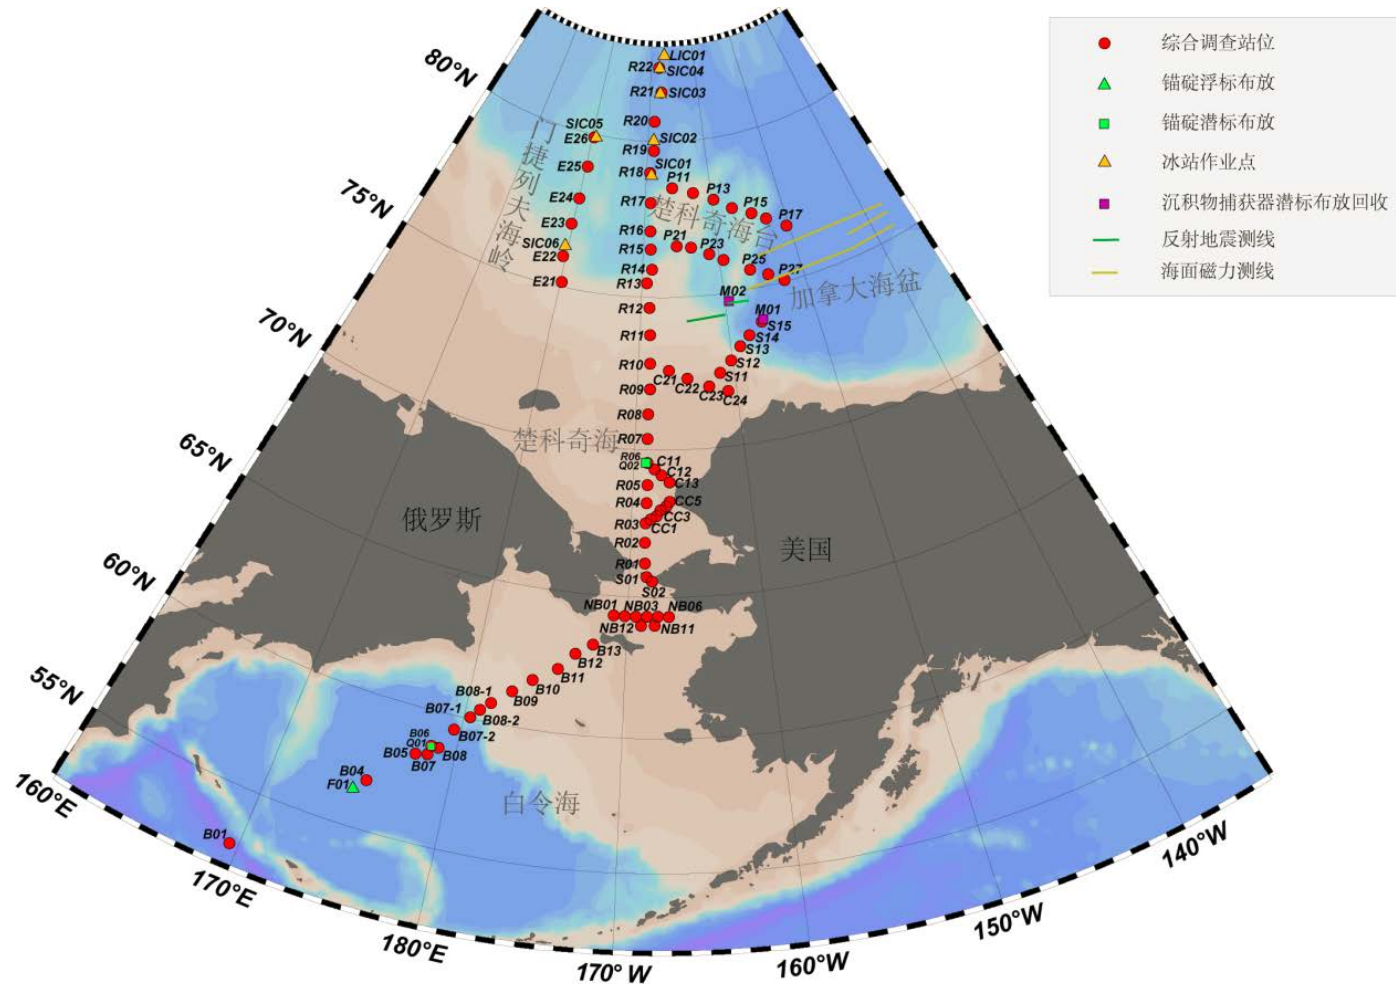

7th CHINARE (Jul-Sept 2016)

Russia-China Joint Cruise(Aug.-Sept 2016)

2017? _ Northwest Passage

- 5th_Geology1
- 5th_Geology1_Ready
- 5th_P1 no Geology

Ocean Data View

CHINARE-5(2012)