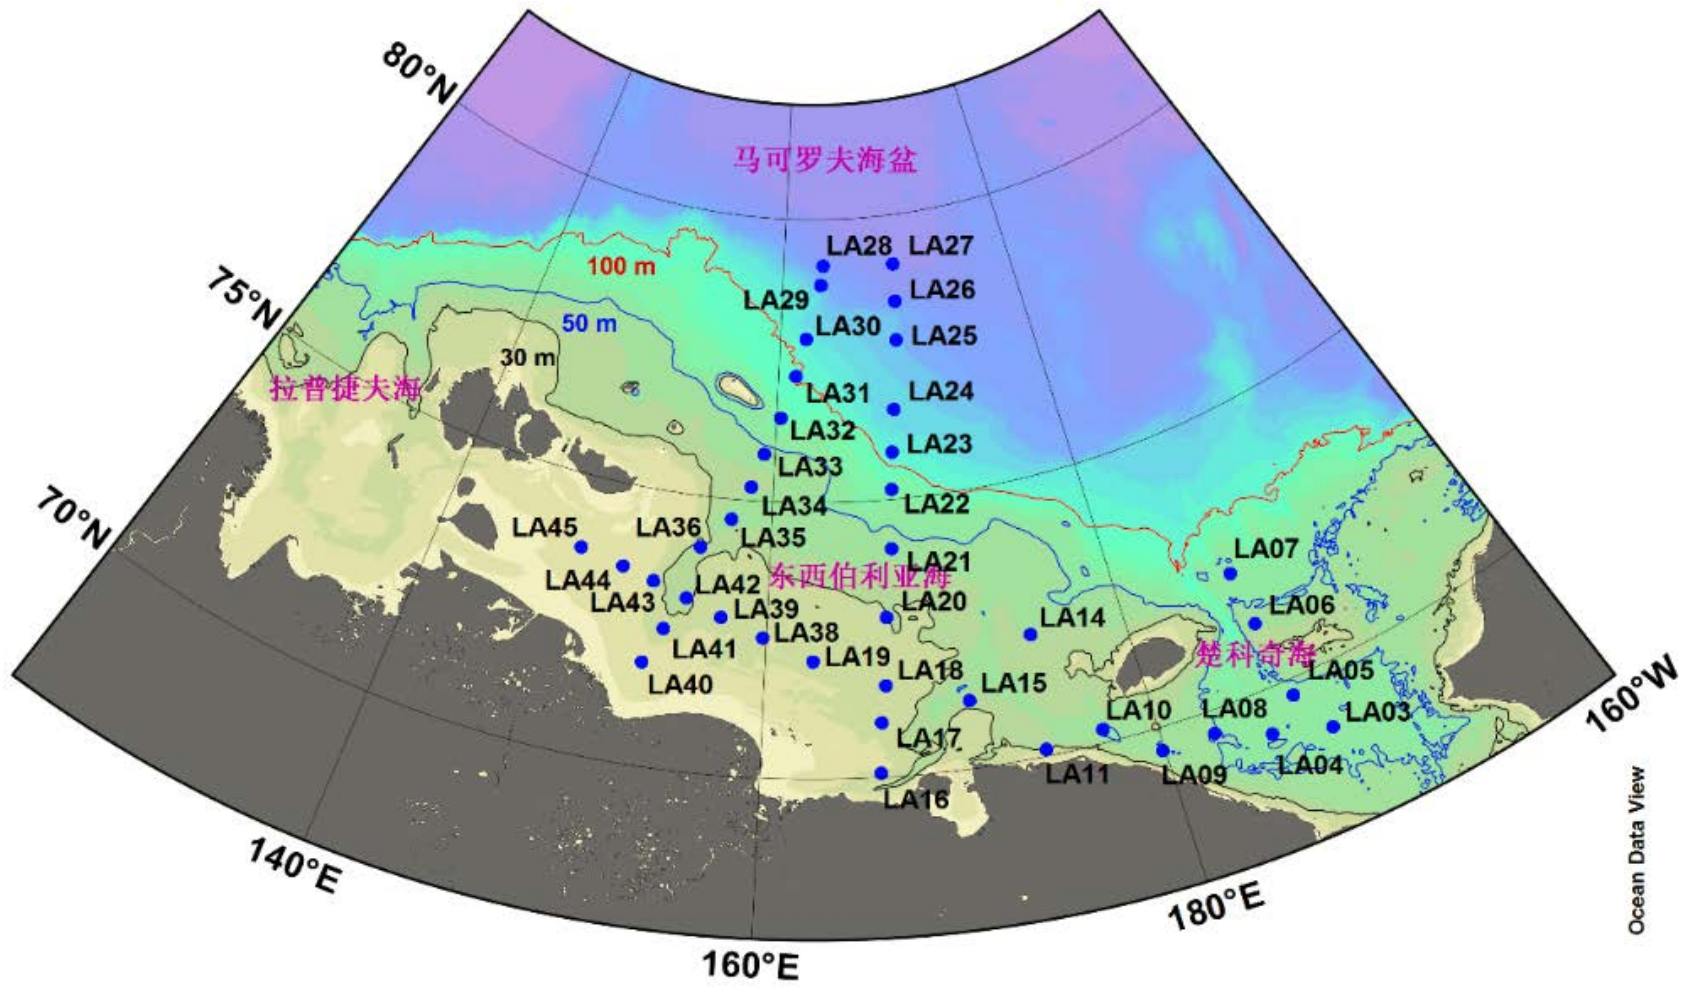

7th CHINARE (Jul-Sept 2016)

Russia-China Joint Cruise(Aug.-Sept 2016)

2017? _ Northwest Passage

- 5th_Geology1
- 5th_Geology1_Ready
- 5th_P1 no Geology

Ocean Data View

CHINARE-5(2012)